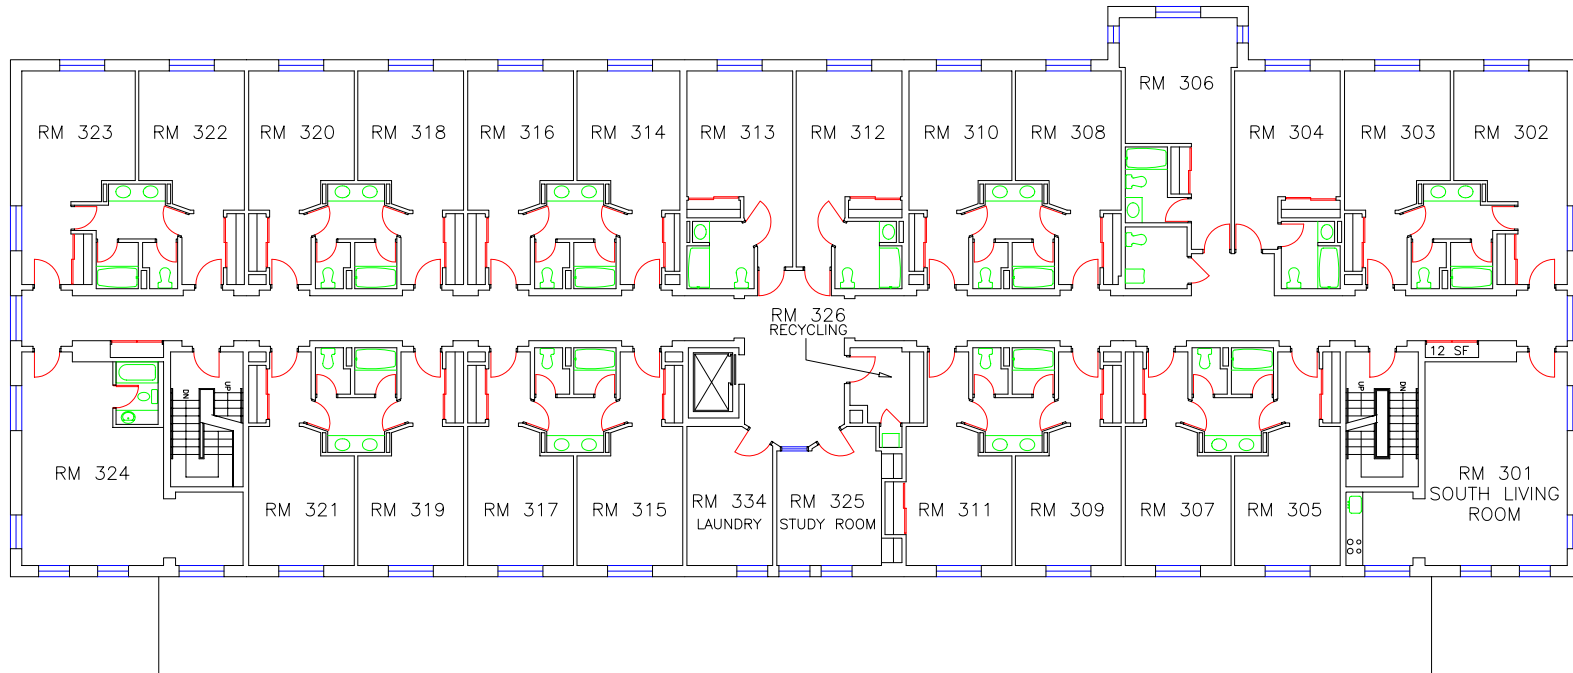

KEENE STATE COLLEGE
FLOOR PLANS

THIRD FLOOR
PONDSIDES HALL