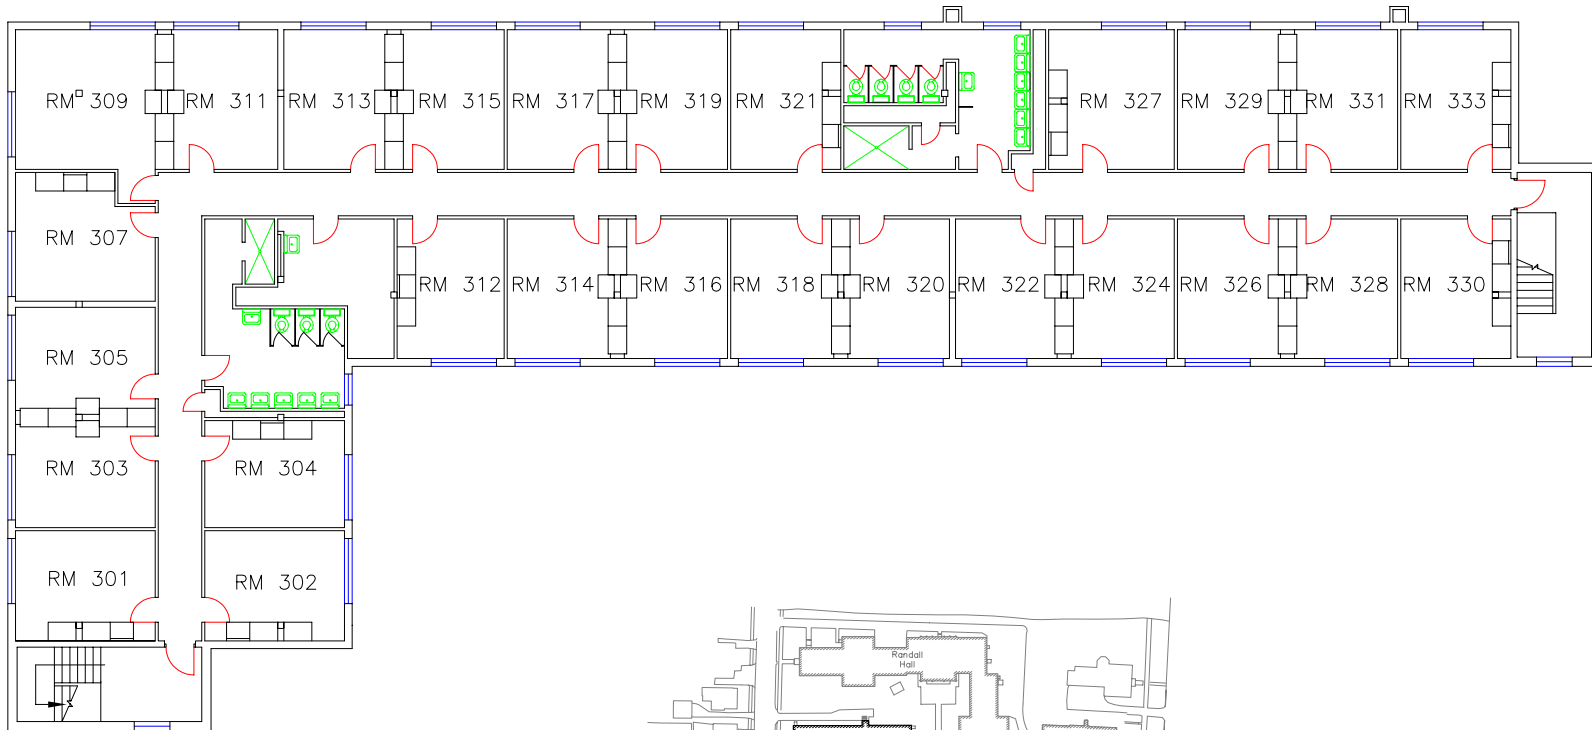

KEENE STATE COLLEGE  
FLOOR PLANS

THIRD FLOOR

MONADNOCK HALL