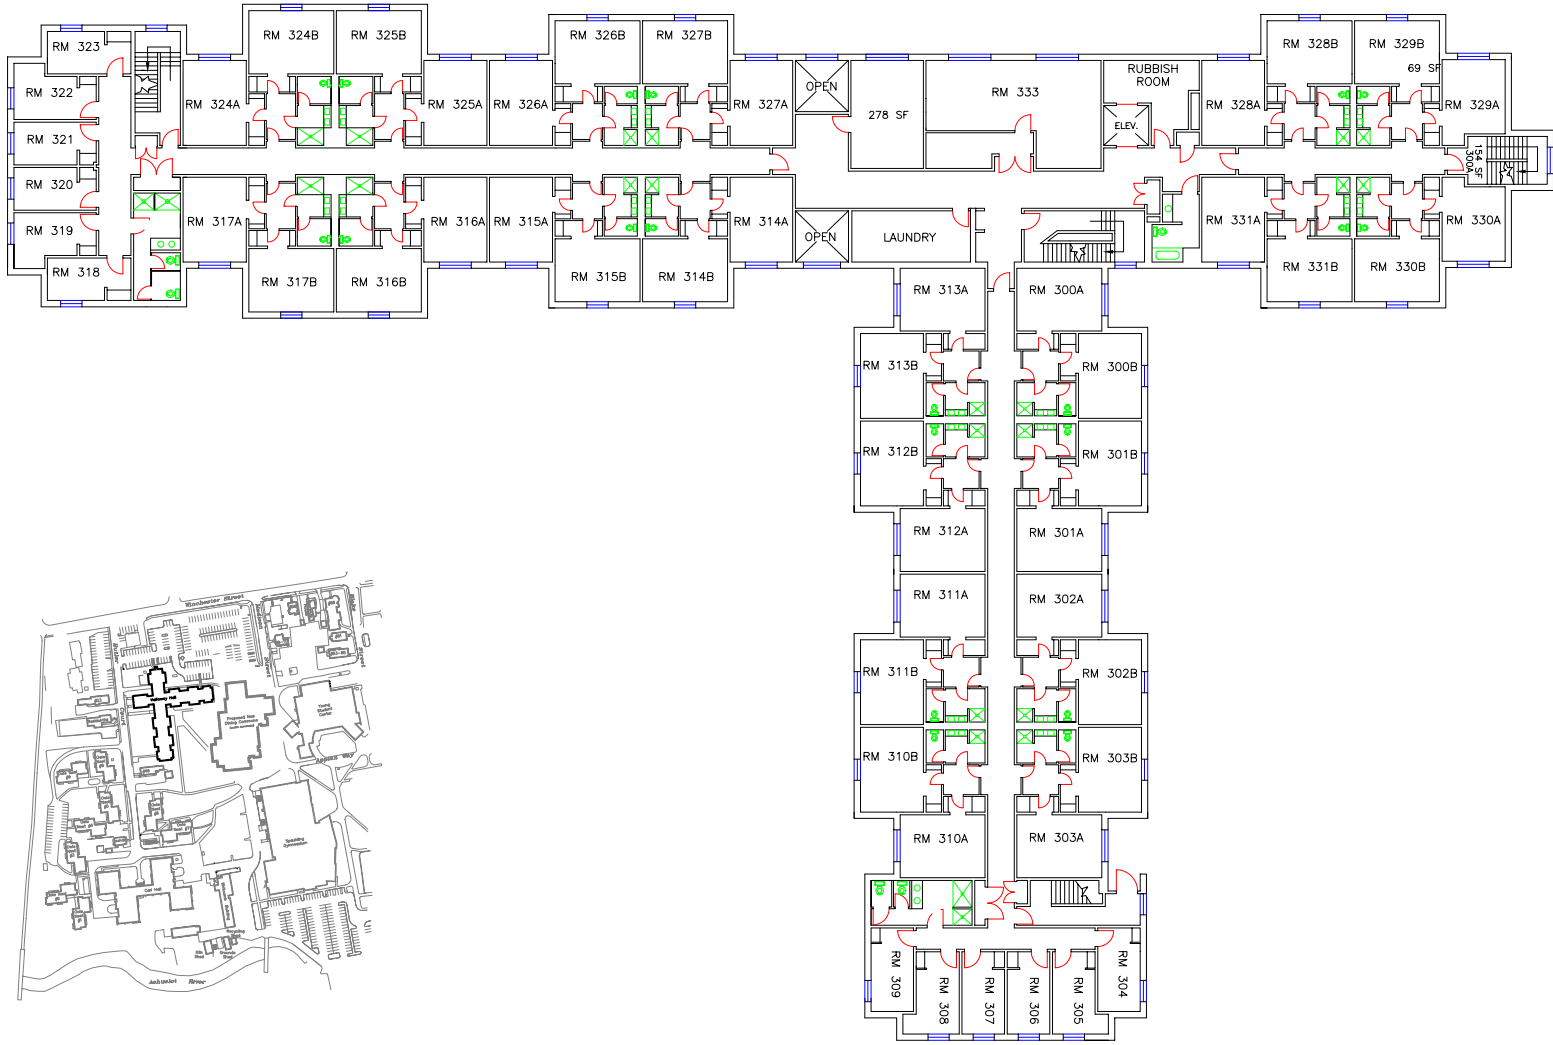

KEENE STATE COLLEGE FLOOR PLANS

THIRD FLOOR

HOLLOWAY HALL