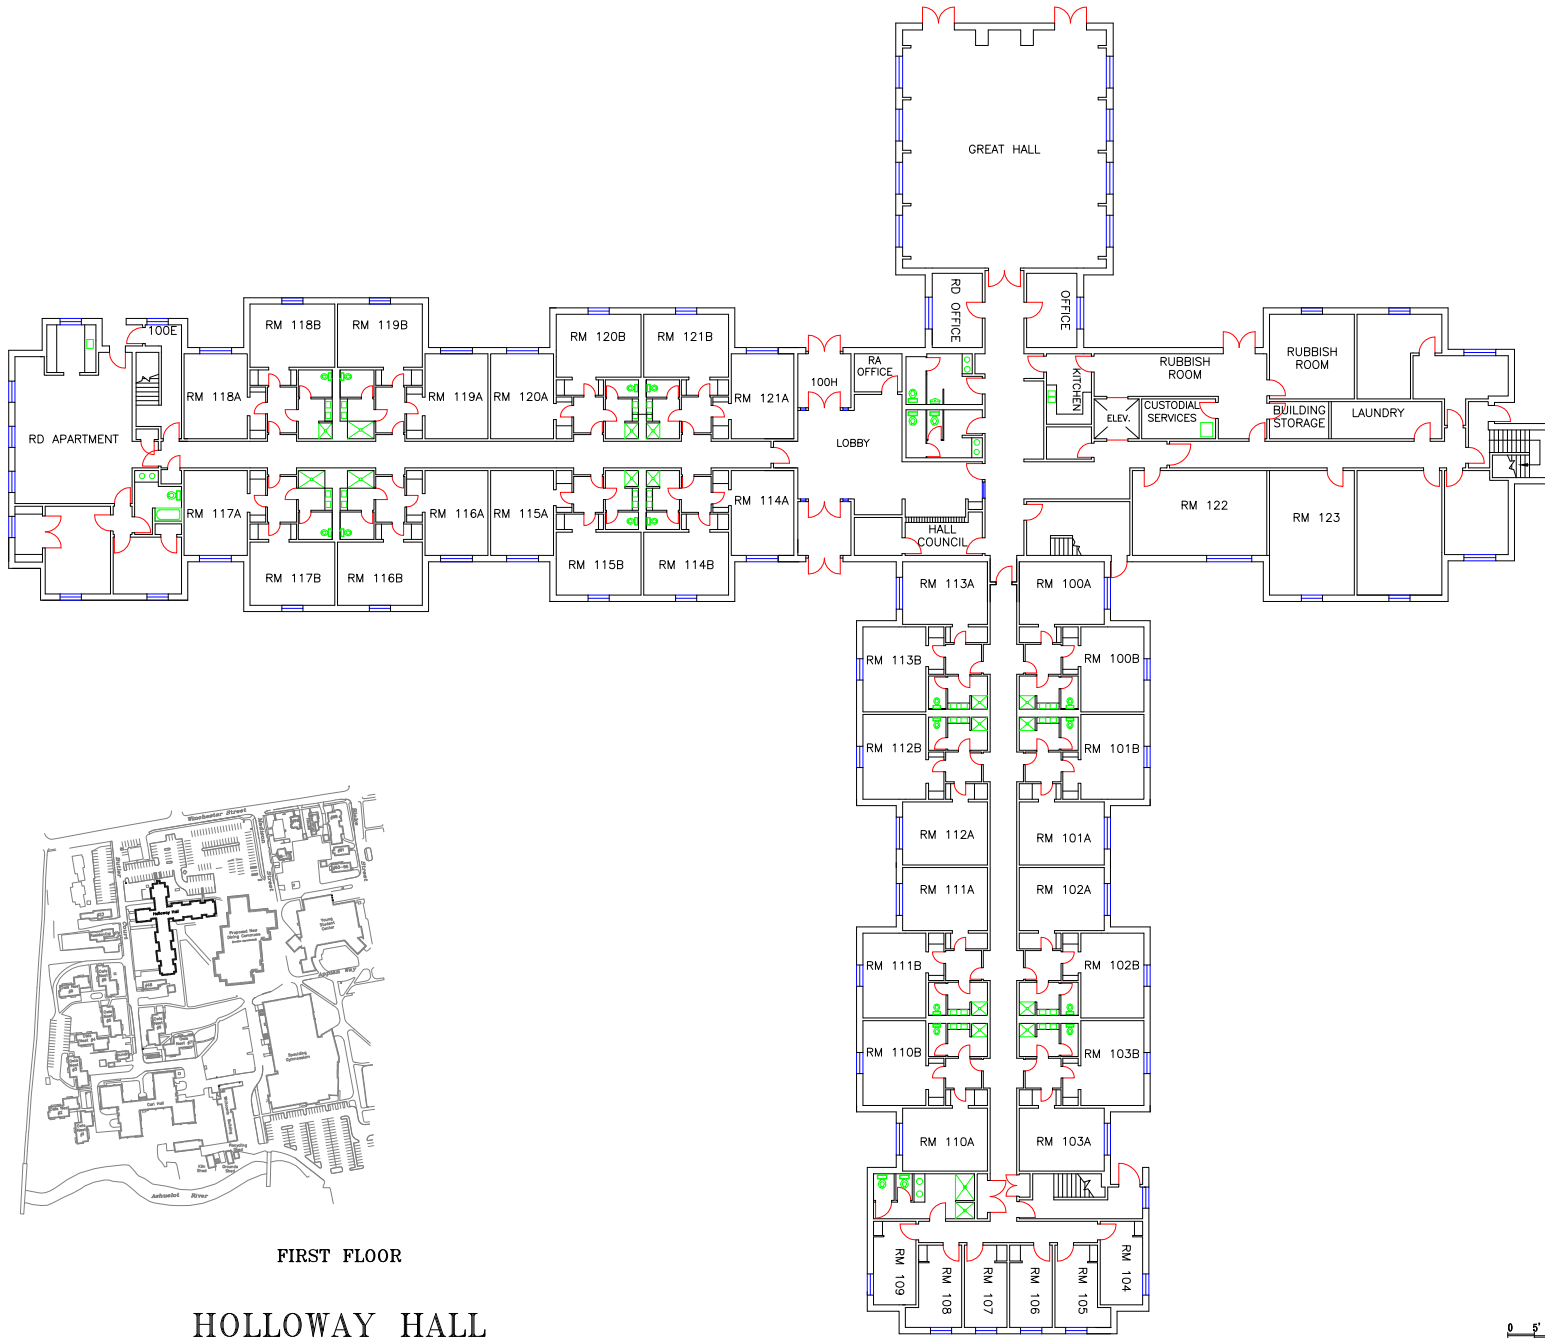

# KEENE STATE COLLEGE FLOOR PLANS

FIRST FLOOR

HOLLOWAY HALL

0 5' 10' 20'