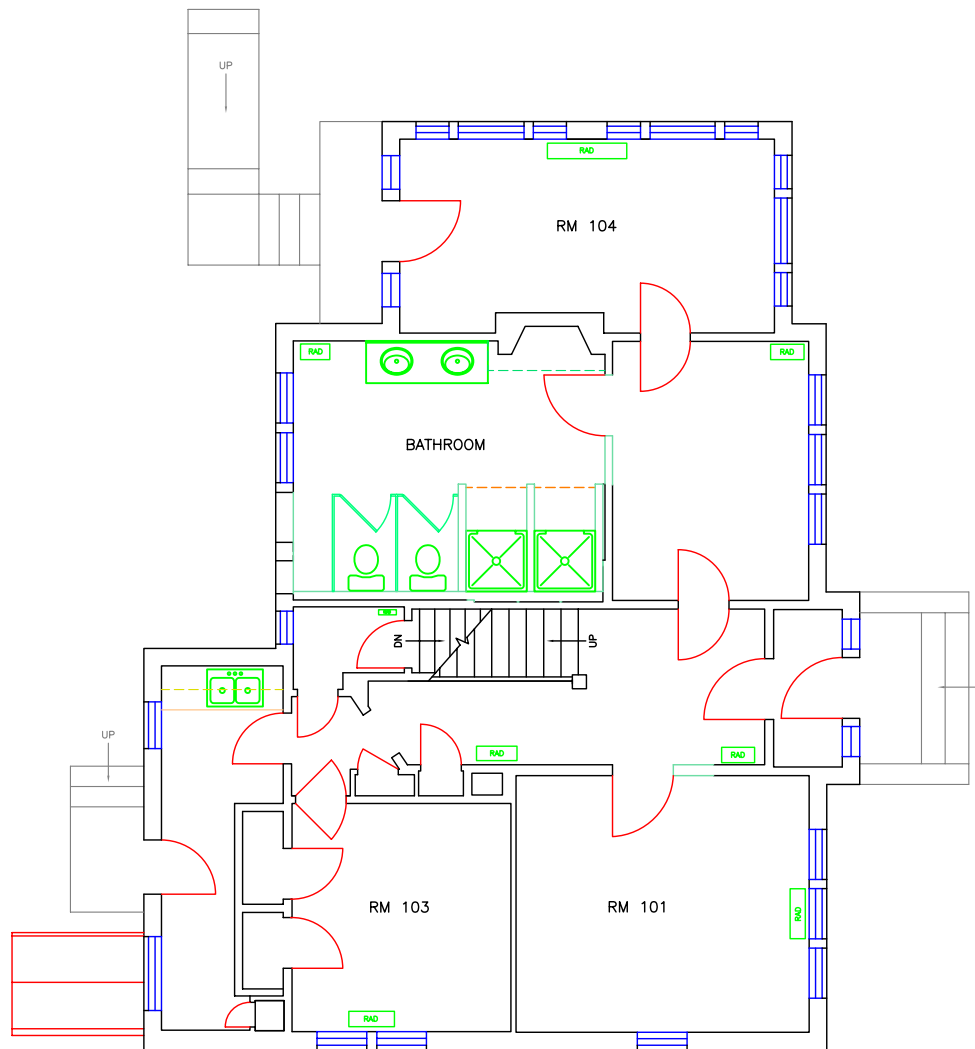

KEENE STATE COLLEGE FLOOR PLANS

FIRST FLOOR

361 MAIN ST.