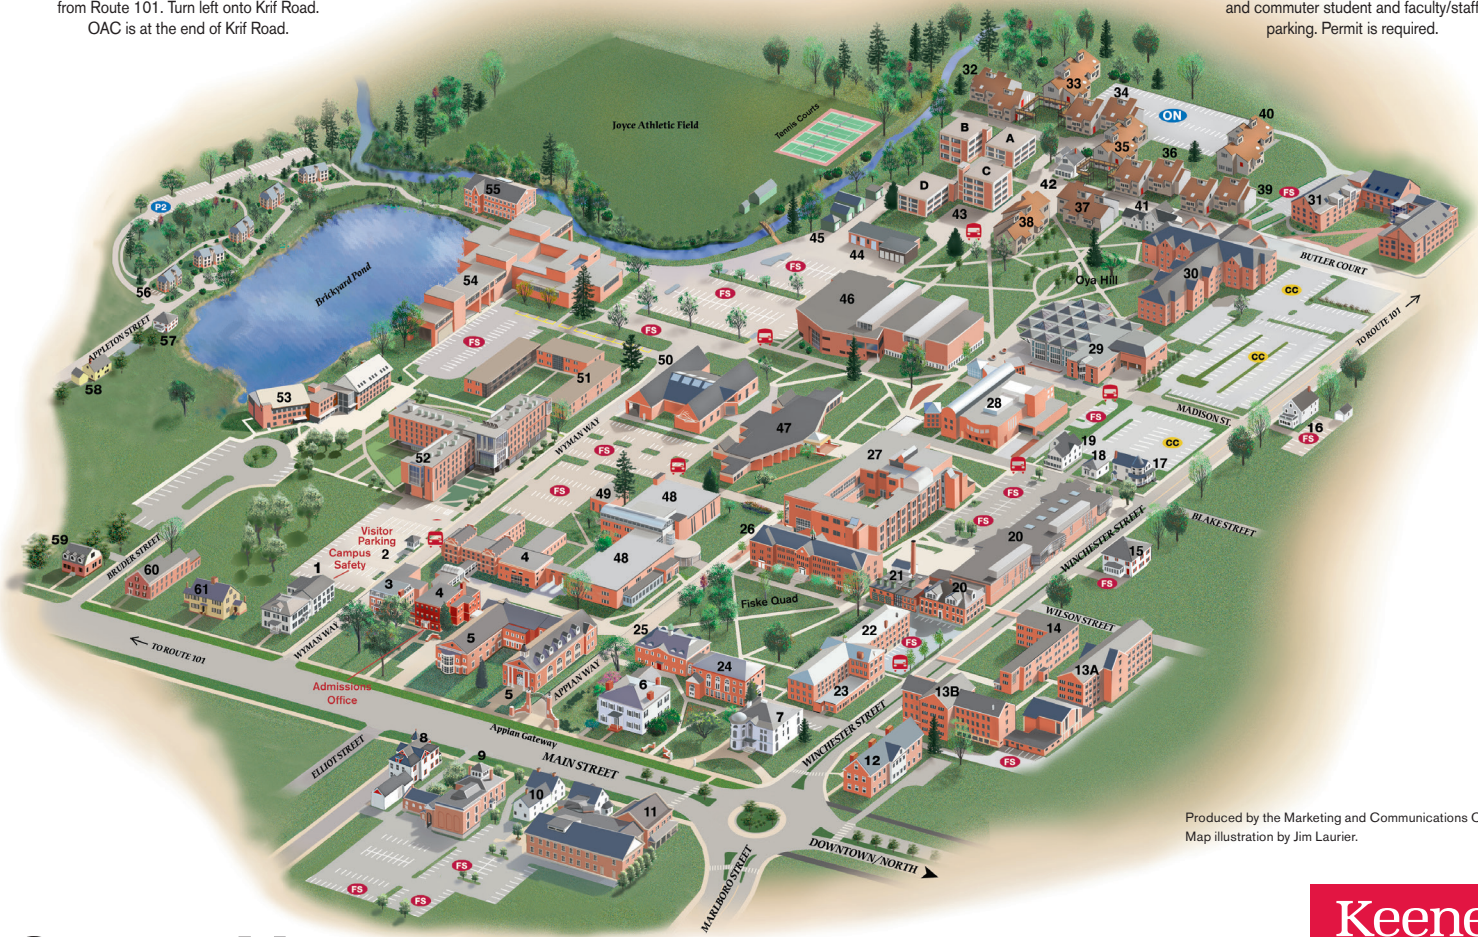

Owl Athletic Complex

To access, turn onto Route 10 South from Route 101. Turn left onto Krif Road. OAC is at the end of Krif Road.

Winchester Street Parking Lot

This parking lot is west of campus. Resident and commuter student and faculty/staff parking. Permit is required.

Produced by the Marketing and Communications Office. Map illustration by Jim Laurier.

Campus Map

NUMERICAL KEY

- 1. Keddy Hall
- 2. Visitor Parking
- 3. Joslin House
- 4. Elliot Center
- 5. Rhodes Hall
- 6. President's House
- 7. Hale Building
- 8. Proctor House
- 9. Historical Society of Cheshire County*
- 10. Carroll House Art Gallery
- 11. Alumni Center
- 12. Blake House
- 13. Randall Hall
- 14. Monadnock Hall
- 15. Cheshire House
- 16. 115 Winchester Street
- 17. Mathematics
- 18. Center for Writing
- 19. 83-85 Blake Street
- 20. TDS Center
- 21. Heat Plant
- 22. Fiske Hall

Winchester Street Parking Lot

- FS** **CE** **CC** This parking lot is west of campus.
- WIN** It is for resident parking near campus and commuter parking near campus. Decals are required.

HCS-KSC Shuttle Van

- The HCS-KSC shuttle makes regular stops on campus and at local businesses during the academic year.