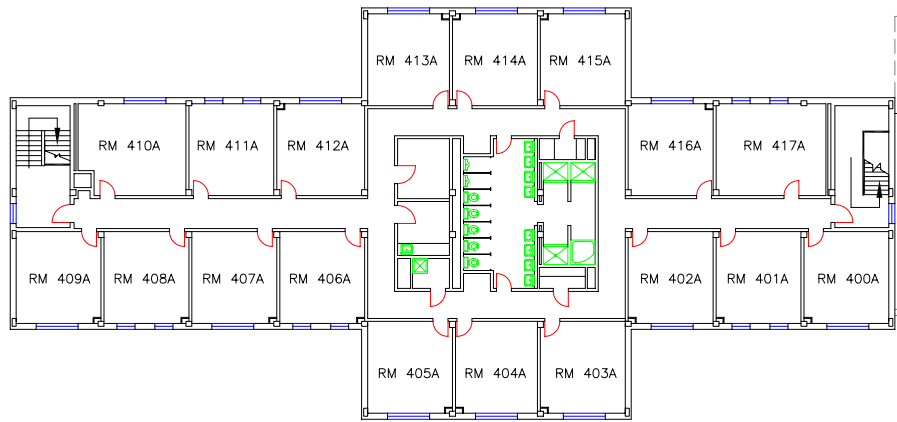

KEENE STATE COLLEGE FLOOR PLANS

FORTH FLOOR

RANDALL HALL