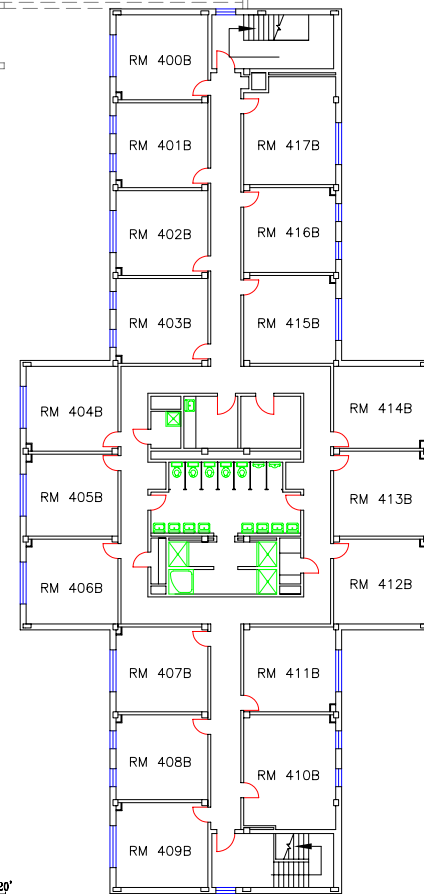

KEENE STATE COLLEGE FLOOR PLANS

FORTH FLOOR

RANDALL HALL