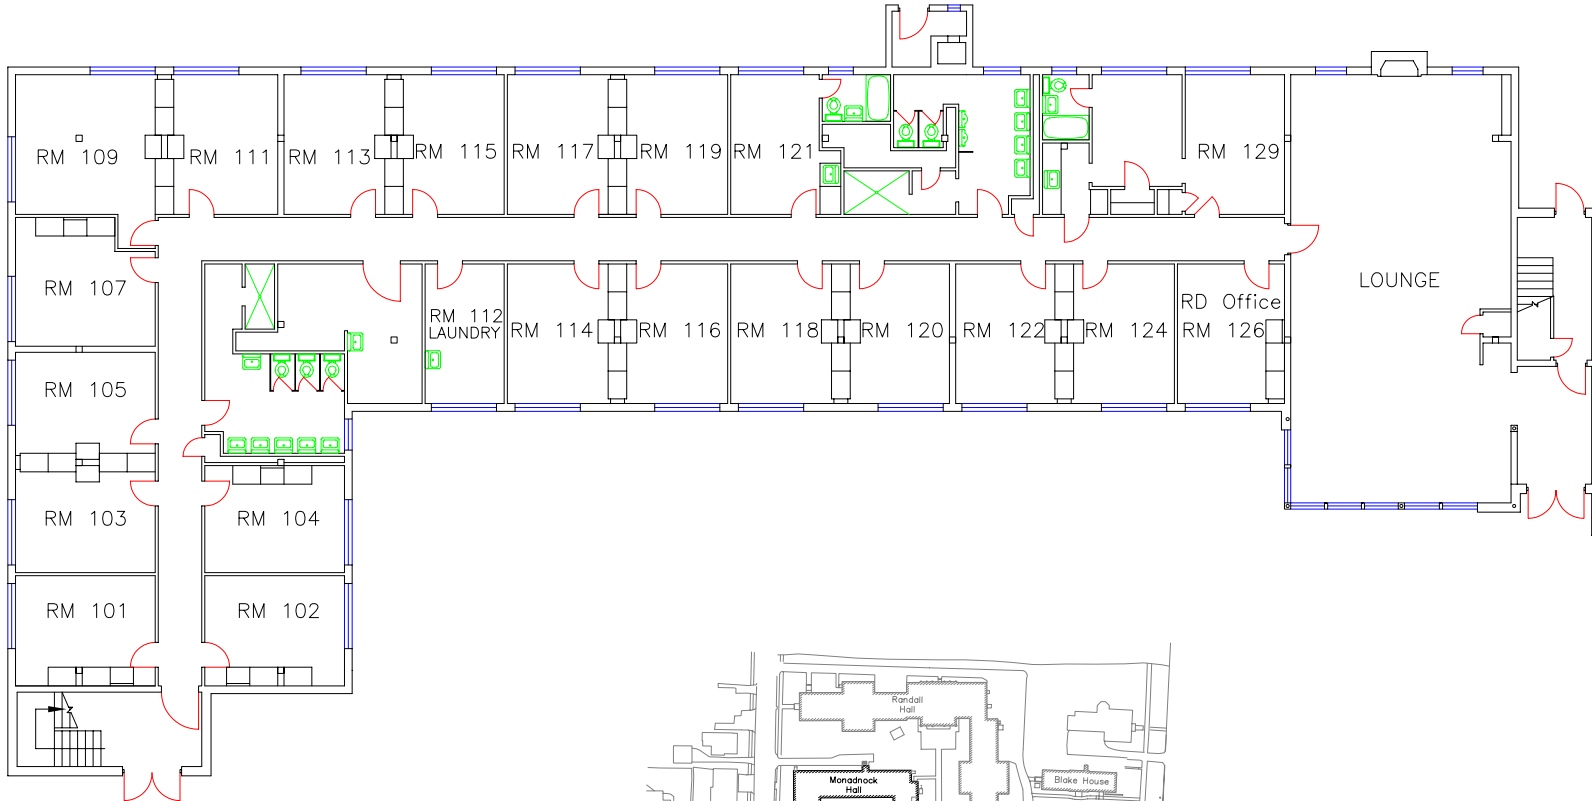

KEENE STATE COLLEGE  
FLOOR PLANS

FIRST FLOOR

MONADNOCK HALL