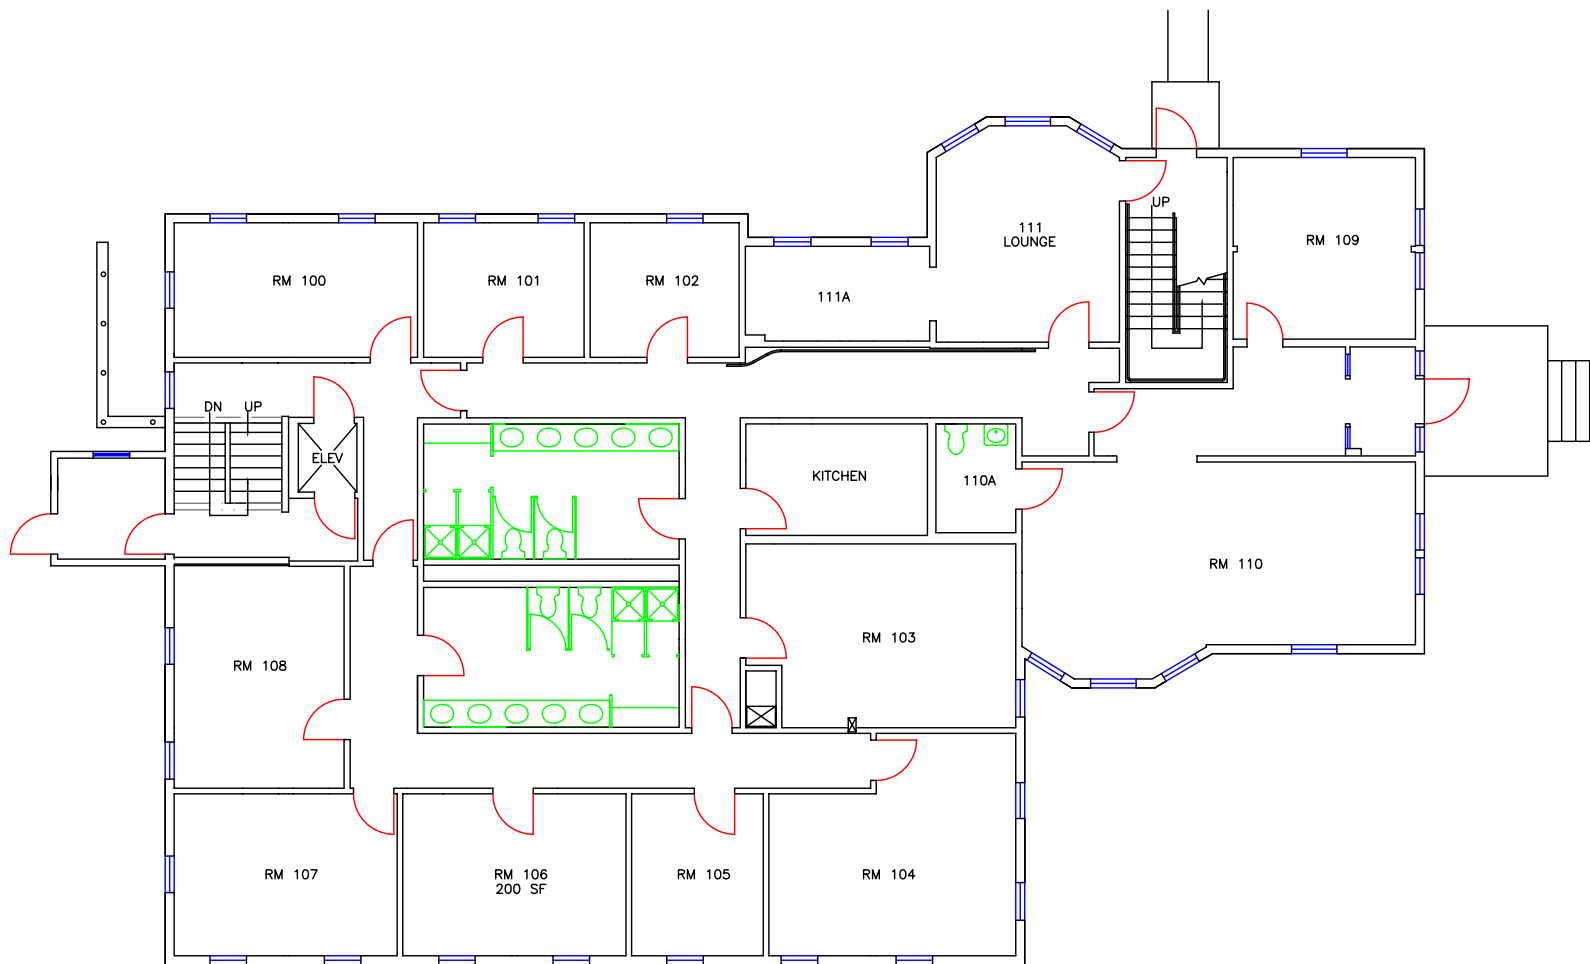

KEENE STATE COLLEGE  
FIRST FLOOR PLANS

FIRST FLOOR  
BUILDING NO. 363  
KEDDY HALL

GROSS SQFT 4,920