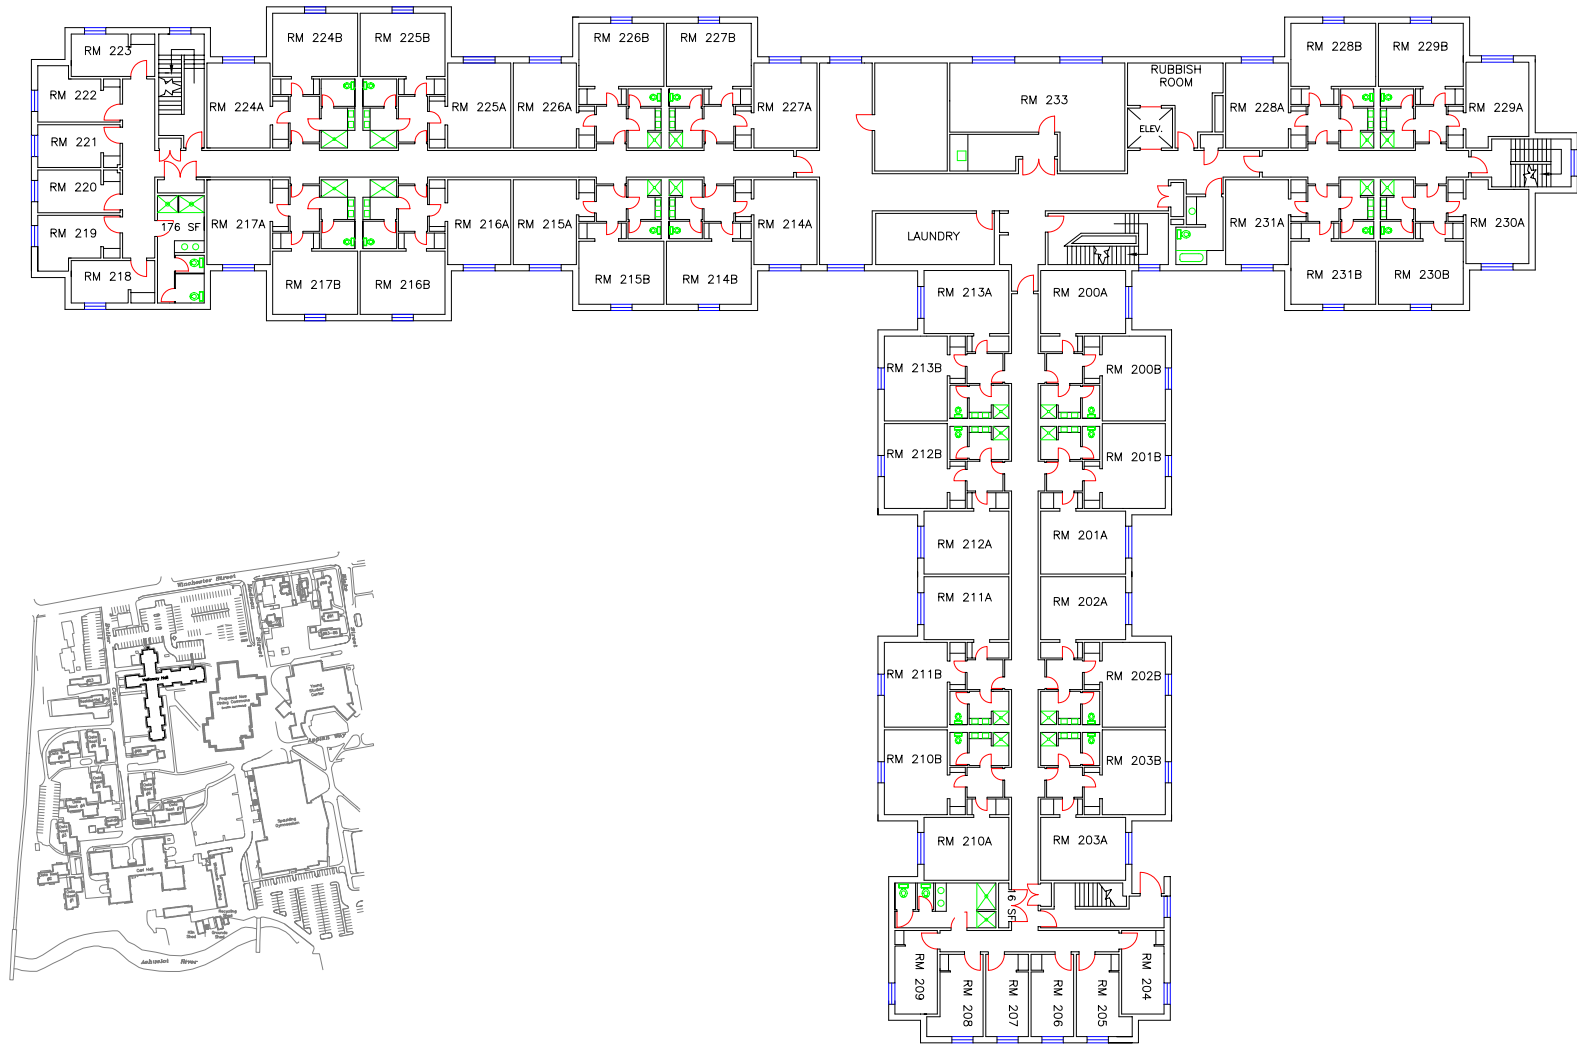

KEENE STATE COLLEGE FLOOR PLANS

SECOND FLOOR

HOLLOWAY HALL

0 5' 10' 20'