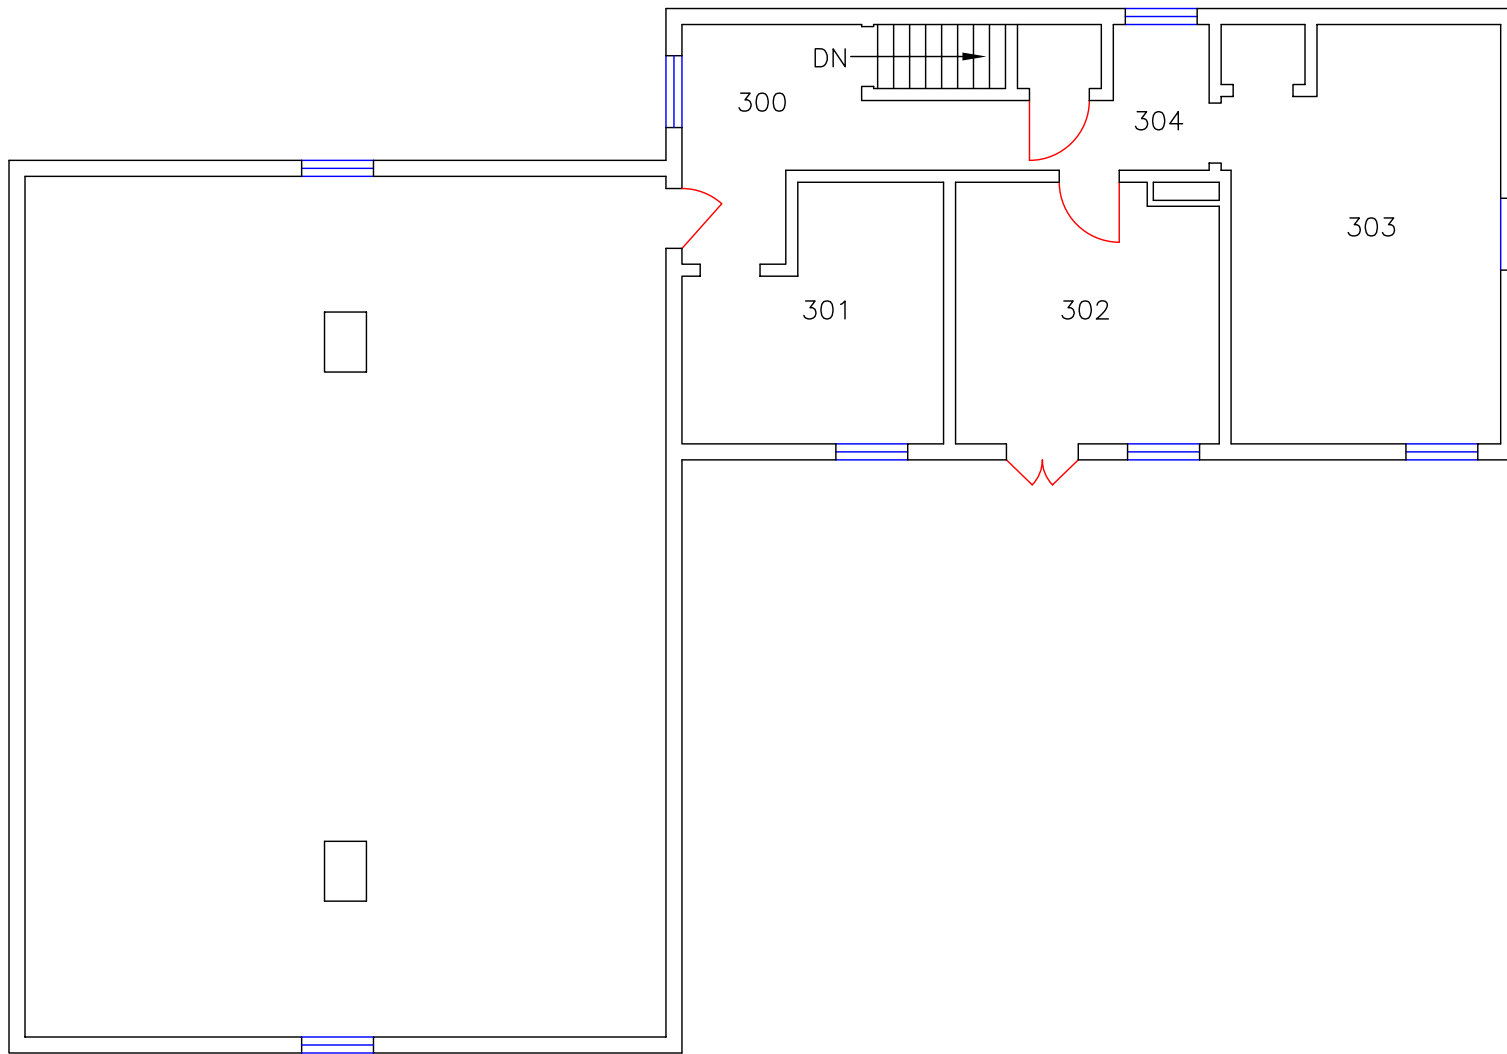

KEENE STATE COLLEGE
FLOOR PLANS

THIRD FLOOR
BUILDING NO. CARR
CARROLL HOUSE

GROSS SQFT 1,706