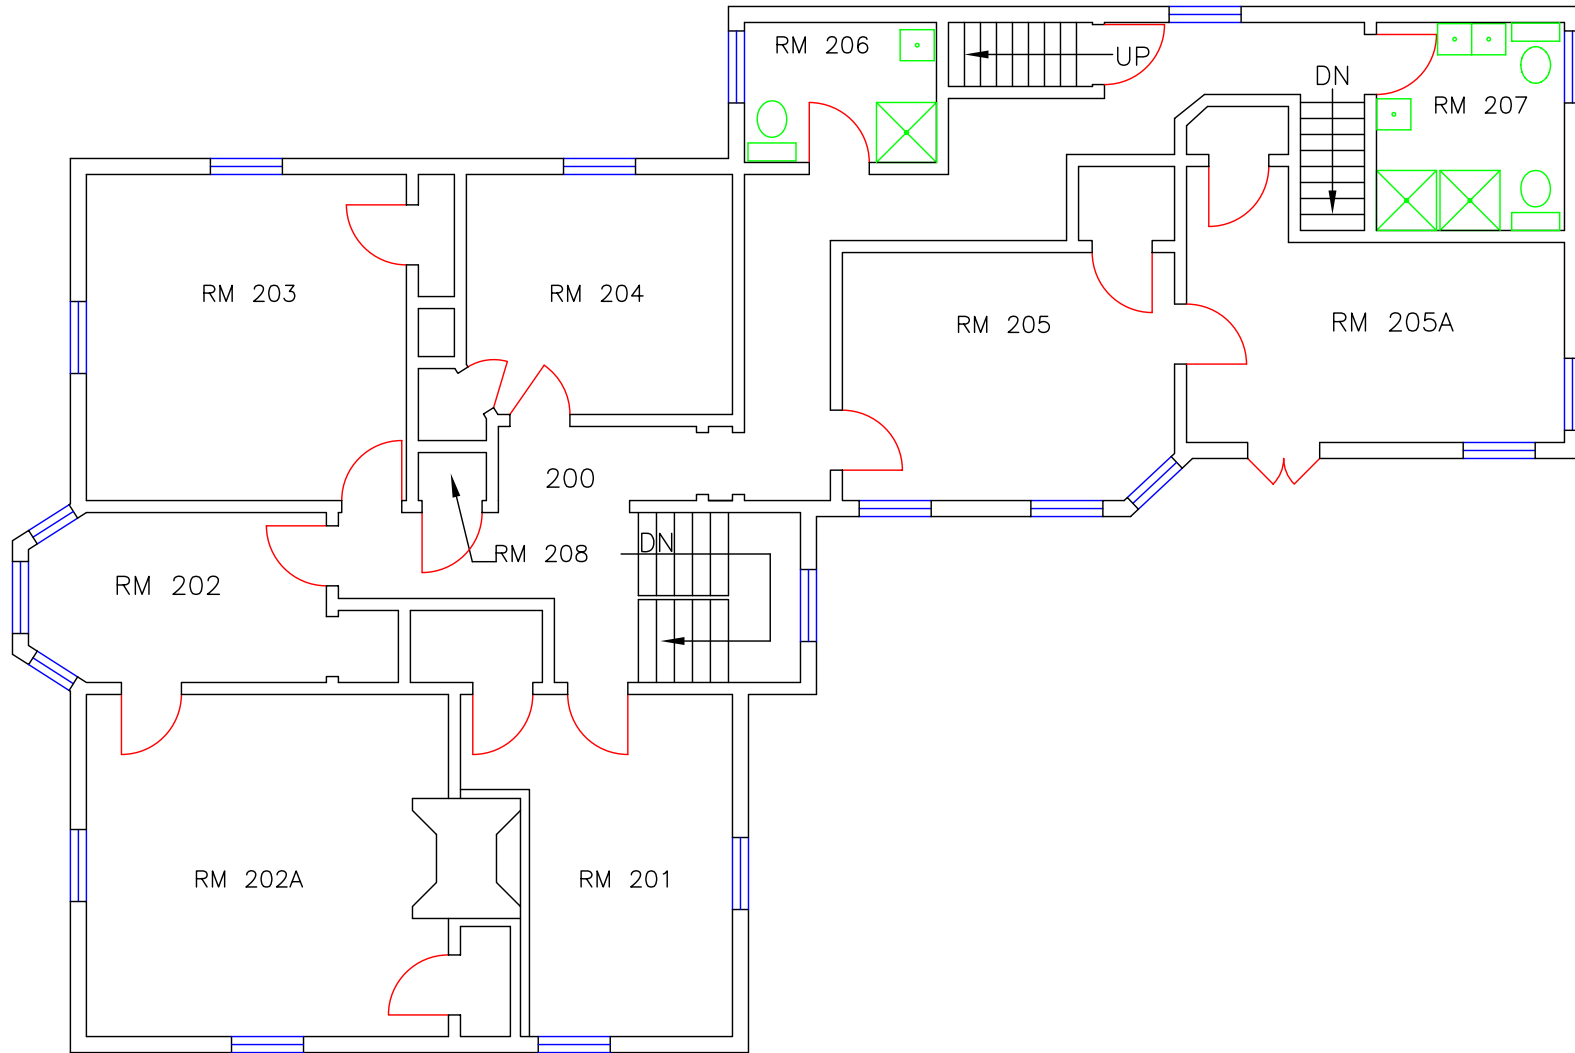

KEENE STATE COLLEGE
FLOOR PLANS

SECOND FLOOR
BUILDING NO. CARR
CARROLL HOUSE

GROSS SQFT 1,788