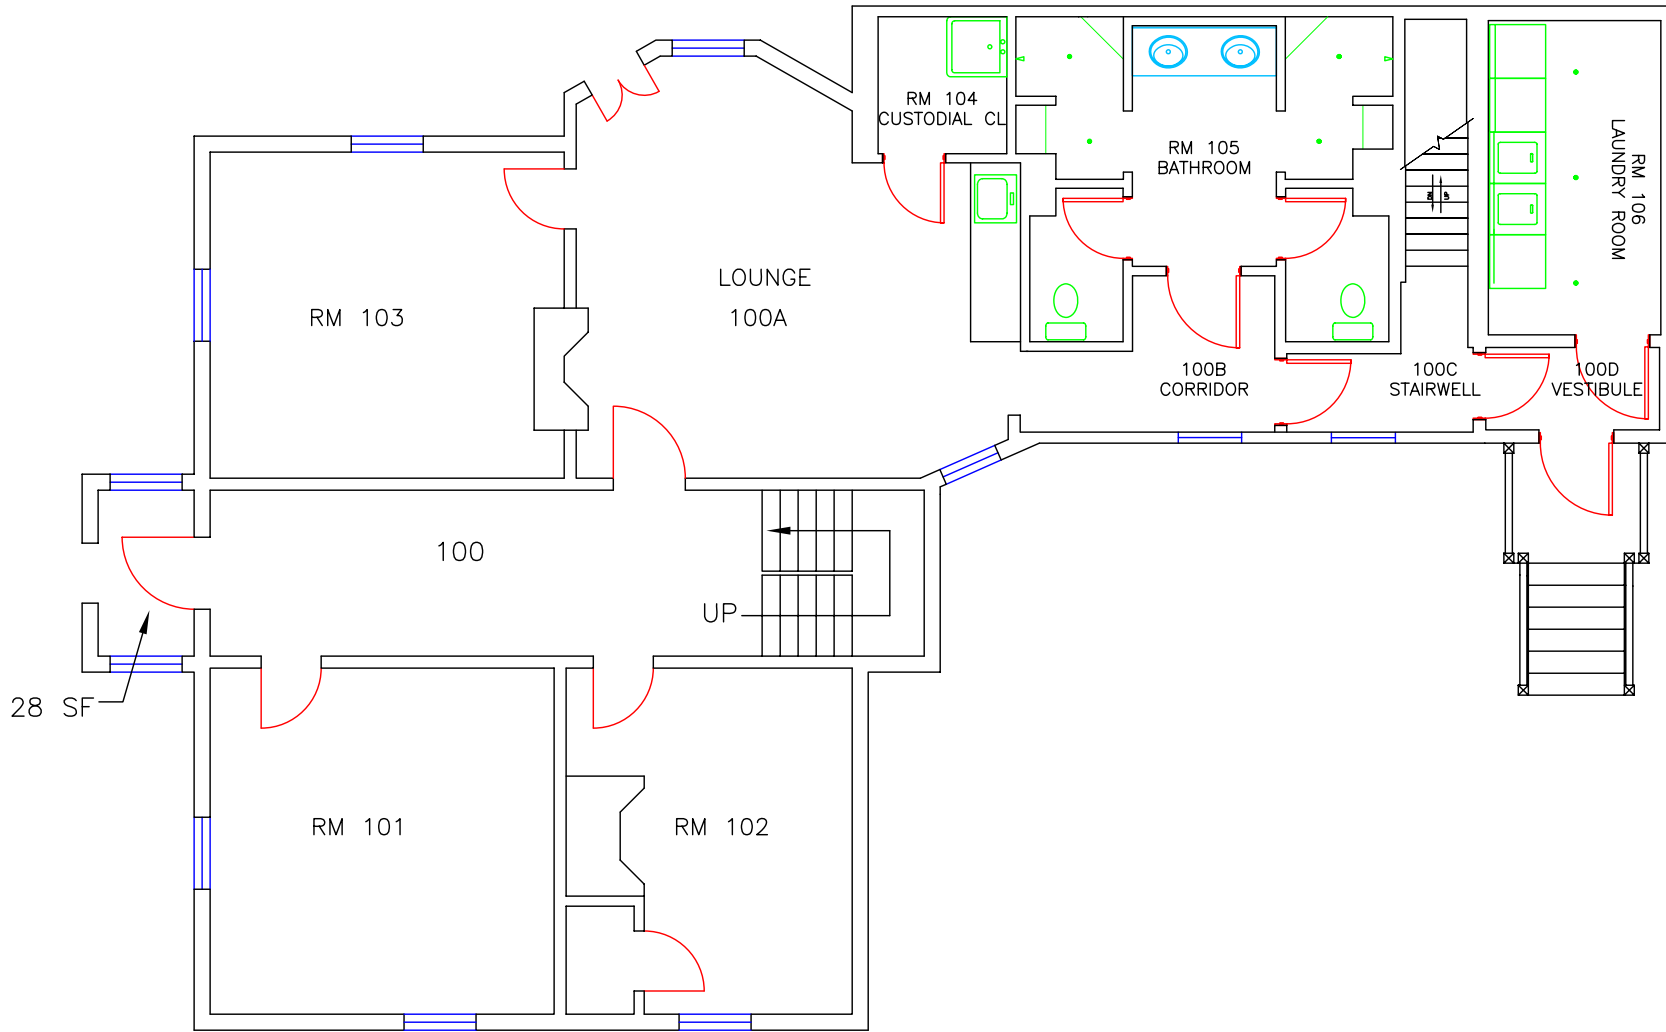

KEENE STATE COLLEGE
FIRST FLOOR PLANS

FIRST FLOOR
BUILDING NO. CARR
CARROLL HOUSE

0 5' 10'
GROSS SQFT 1,806