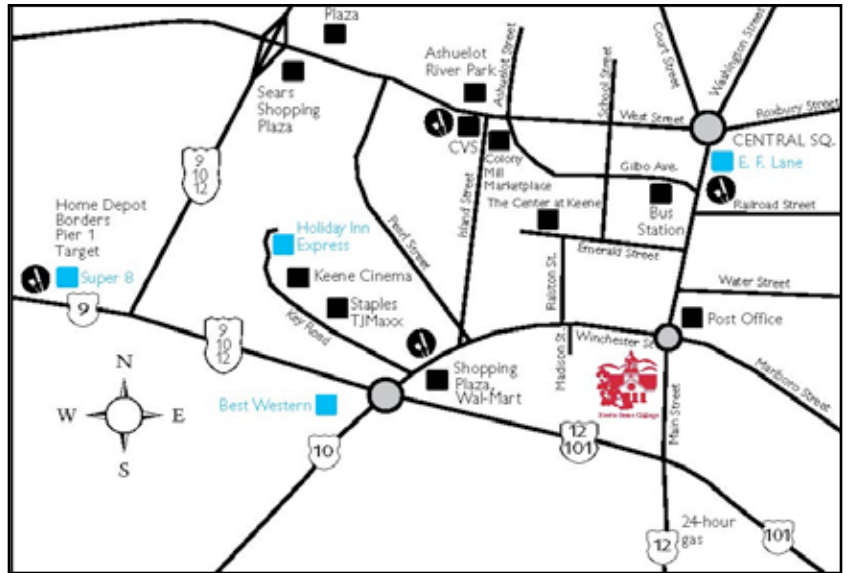

TRAINING INSTITUTE
EDUCATION CENTER

OSHA
NEW ENGLAND

a cooperative program of Keene State College
and the U.S. Department of Labor, OSHA

175 Ammon Drive Manchester, N.H. 03103-3308

800-449-6742 • Fax 603-645-0080

oshatraining.keene.edu • oshaed@keene.edu

Keene State College

229 Main Street

Keene, NH 03435-2605

[click here for campus map](#)

Driving to Keene State College

From the West and Interstate 91

1. From I-91, take Exit 3 in Brattleboro, Vermont, to Route 9 East to Keene.
2. Proceed on Route 101 East.
3. At the roundabout enter and take the third right onto Winchester St.
4. Turn right onto Madison Street.

From the North, Routes 9, 10, and 12

1. Turn left at the traffic light at the intersection of Route 101.
2. At the roundabout enter and take the third right onto Winchester St.
3. Turn right onto Madison Street.

From the East, Route 101

1. Take Route 101 West to Keene.
2. At the second traffic light, turn right onto Main Street.
3. At the roundabout enter and take the third right onto Winchester St.
4. Turn left onto Madison Street.

From the South, Route 12

1. Take Route 12 North to Keene
2. At the intersection with ROUTE 101, go straight through the lights onto Main Street.
3. At the roundabout enter and take the third right onto Winchester St.
4. Turn left onto Madison Street.