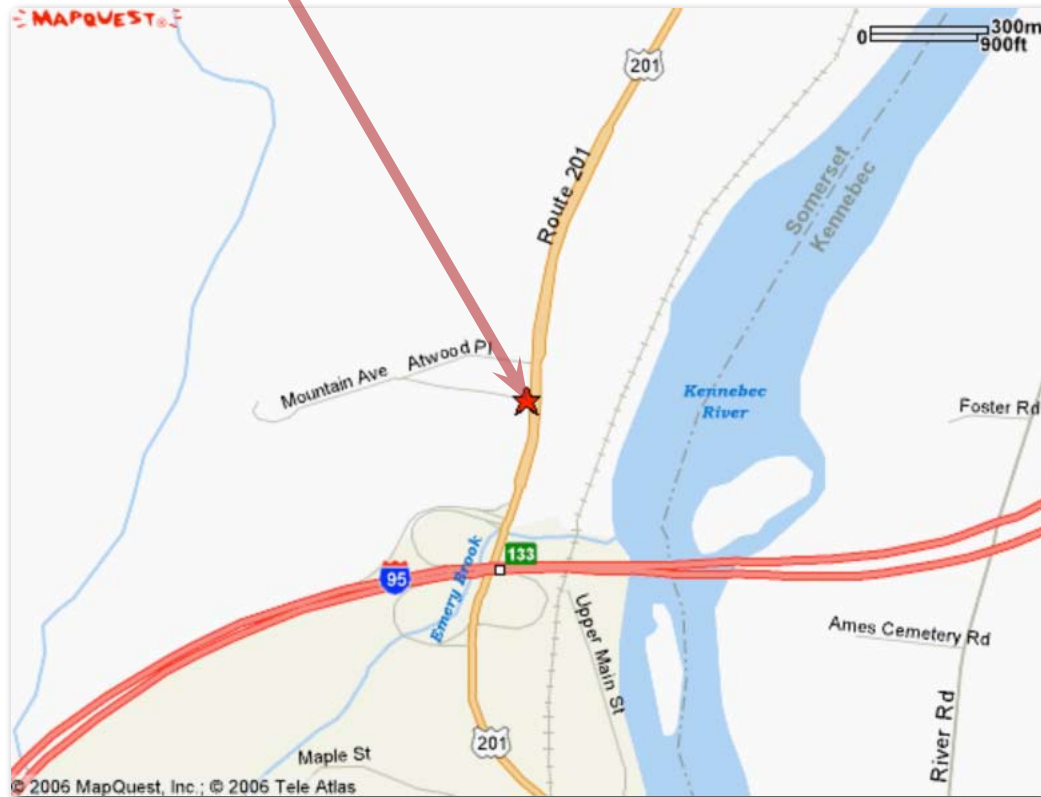

OSHA Training Institute Education Center Training Location in Fairfield, ME

**ME Dept. of Transportation Safety and
Performance Training Center**
10 Mountain View Avenue
Fairfield, Maine 04937
207-453-7377

From South:

Take I-95 North to EXIT 133 (Rte 201)
At the bottom of the exit turn right and go under I-95
The next left is Mountain Avenue
The building is on the corner of Mountain Ave. and Rte 201

From North

Take I-95 South
Take Route 201 EXIT 133
At the bottom of the exit take a left.
The training center is on the left at the corner of
Route 201 and Mountain Avenue.