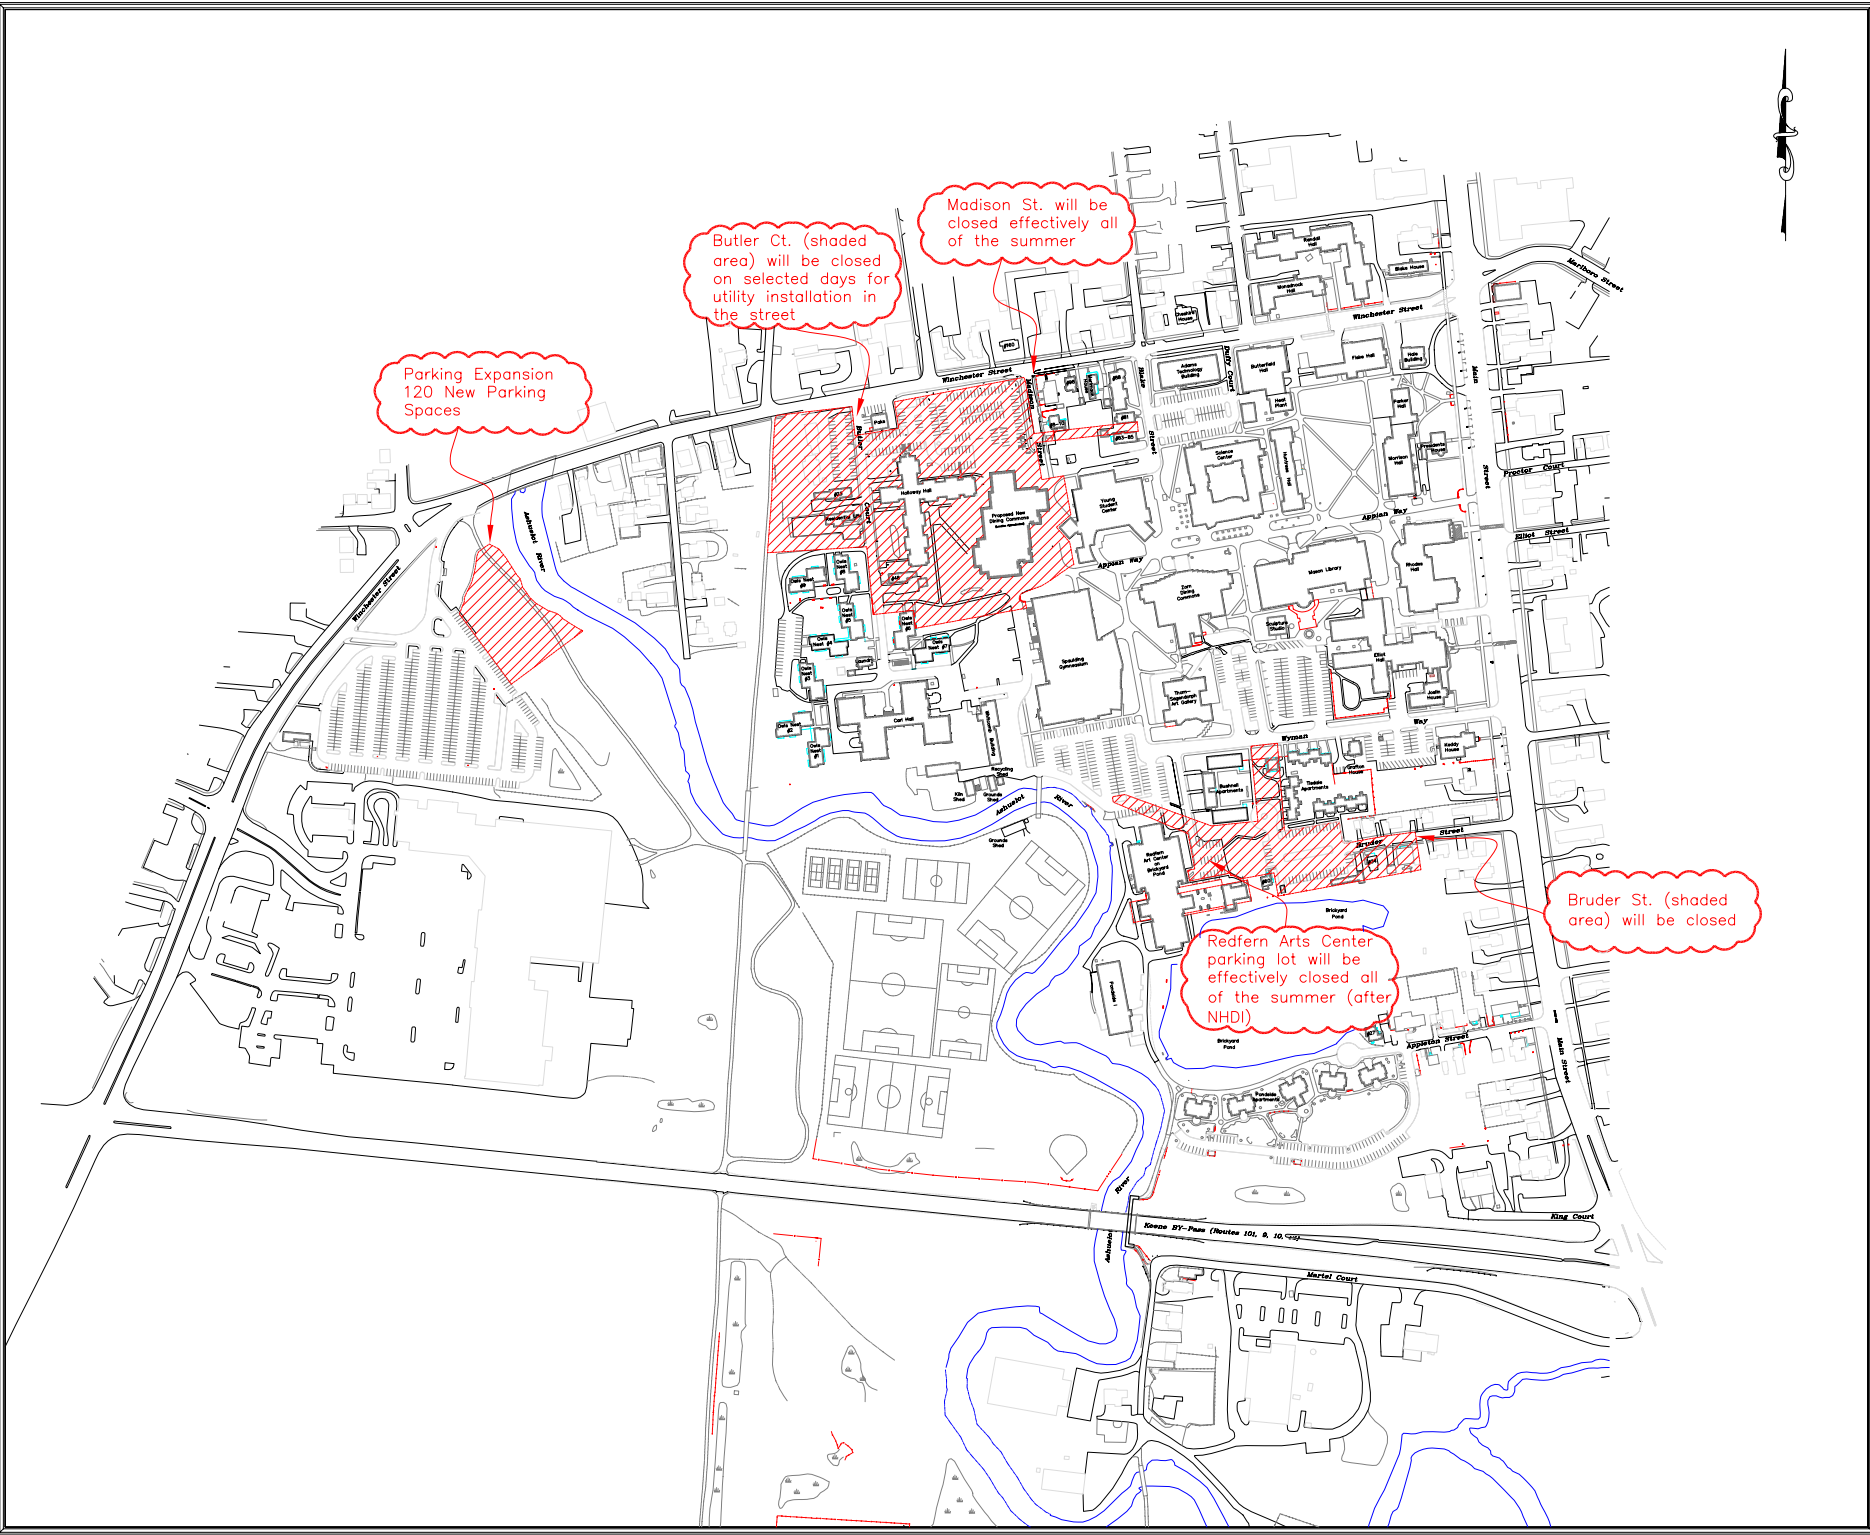

KEENE STATE COLLEGE
 229 MAIN STREET
 KEENE, NH 03435-2502
 PLANS OFFICE

KEENE STATE COLLEGE
 CONSTRUCTION IMPACT ZONES